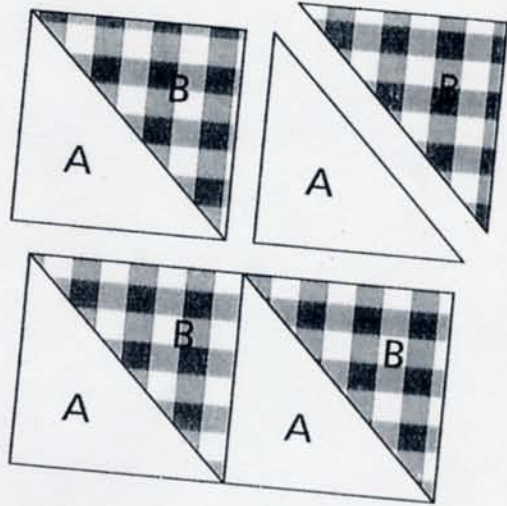

AUGUST (HARVEST TIME)  
2010 CALENDAR  
BLOCK OF THE MONTH

2-Grid

CUT 2-----6 7/8 INCH SQ ( Cut again  
on the diagonal) (A)  
CUT 2-----6/7/8 INCH sQ ( Cut again  
on the diagonal) (B)

Choose Fabrics with a  
Harvest Theme.