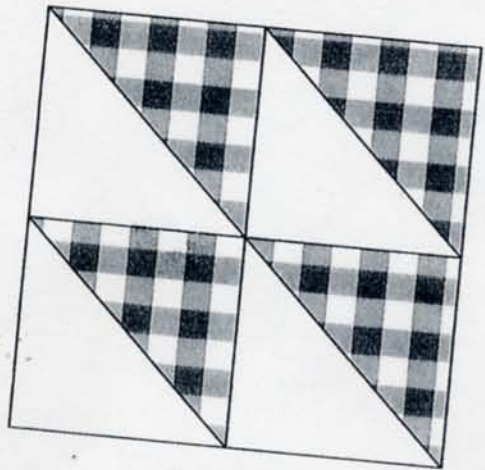

AUGUST (HARVEST TIME)  
2010 CALENDAR  
BLOCK OF THE MONTH

2-Grid

CUT 2-----6 7/8 INCH SQ ( Cut again  
on the diagonal) (A)  
CUT 2-----6/7/8 INCH sQ ( Cut again  
on the diagonal) (B)

Choose Fabrics with a  
Harvest Theme.